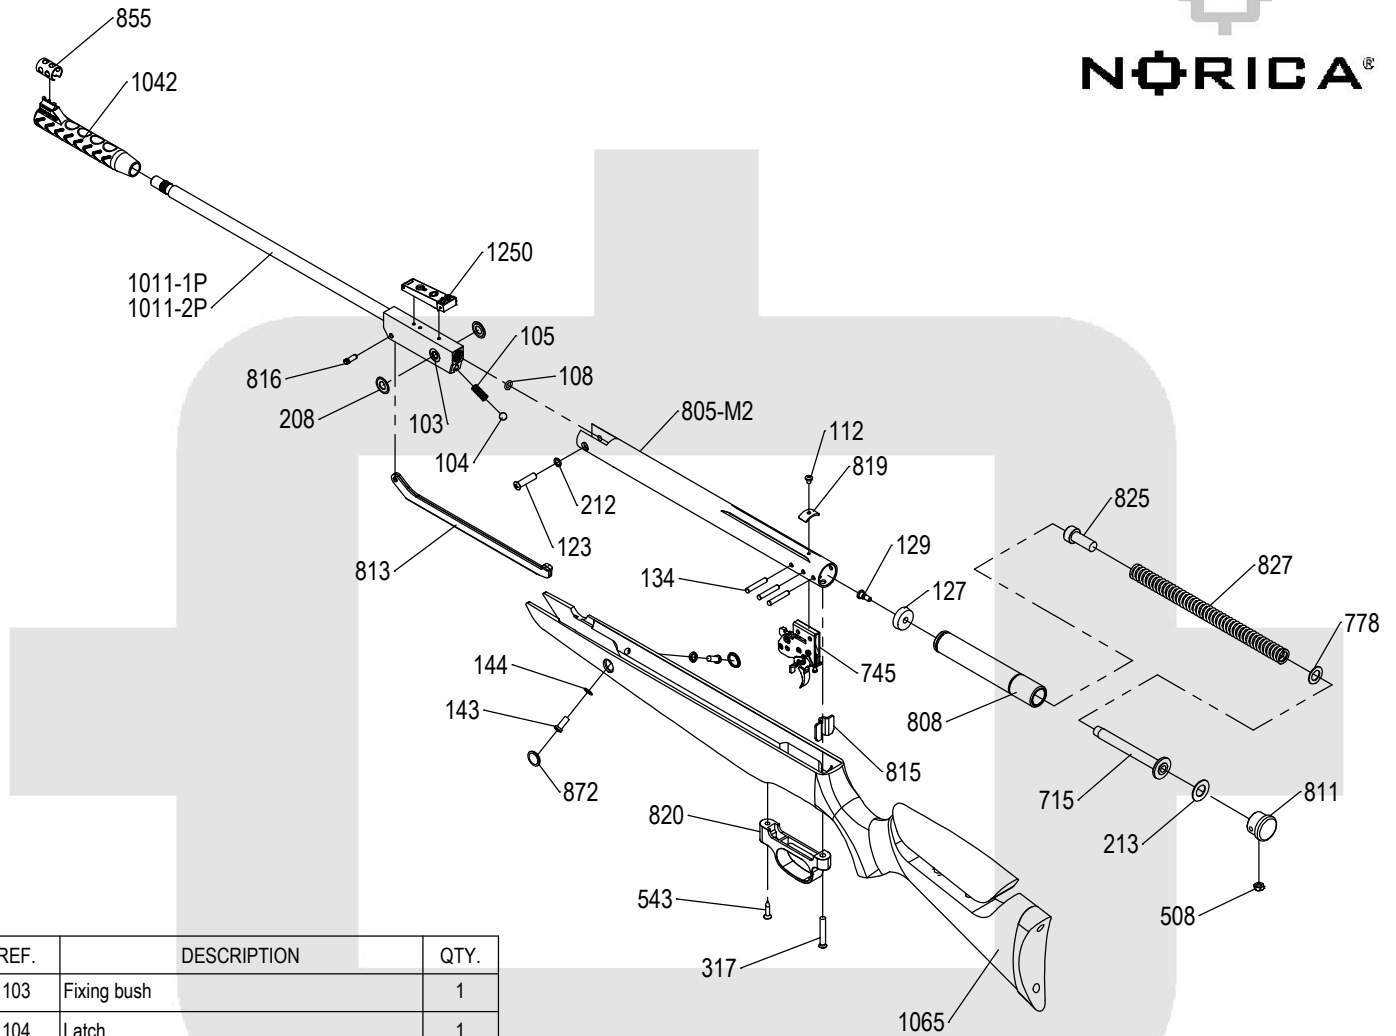

# MARVIC 2.0 LUXE

REF.	DESCRIPTION	QTY.
103	Fixing bush	1
104	Latch	1
105	Latch spring	1
108	O Ring	1
112	Fixing Screw	1
123	Hinge screw	1
127	Piston seal	1
129	Piston seal screw	1
134	Trigger assembly pin	3
143	Lateral screw	2
144	Lateral washer	2
208	Hinge washer	2
212	Lock washer	1
213	Washer	1
317	Trigger guard screw	1
508	Nut	1
543	Trigger guard lag screw	1
715	Main spring guide	1
745	Trigger assembly	1
778	Washer	1
808	Piston	1
811	Tube cap	1
813	Cocking lever	1
815	Stock recoil plate	1
816	Lever pin	1

REF.	DESCRIPTION	QTY.
819	Scope stopper	1
820	Trigger guard	1
825	Spring supplement	1
827	Mainspring	1
855	Front sight protector	1
872	Lateral cap (brown)	2
805-M2	Cylinder assembly	1
1011-1P	Barrel assembly Cal. 4,5 (.177)	1
1011-2P	Barrel assembly Cal. 5,5 (.22)	1
1042	Front sight and cocking grip	1
1065	Adjustable stock	1
1250	Rear sight	1