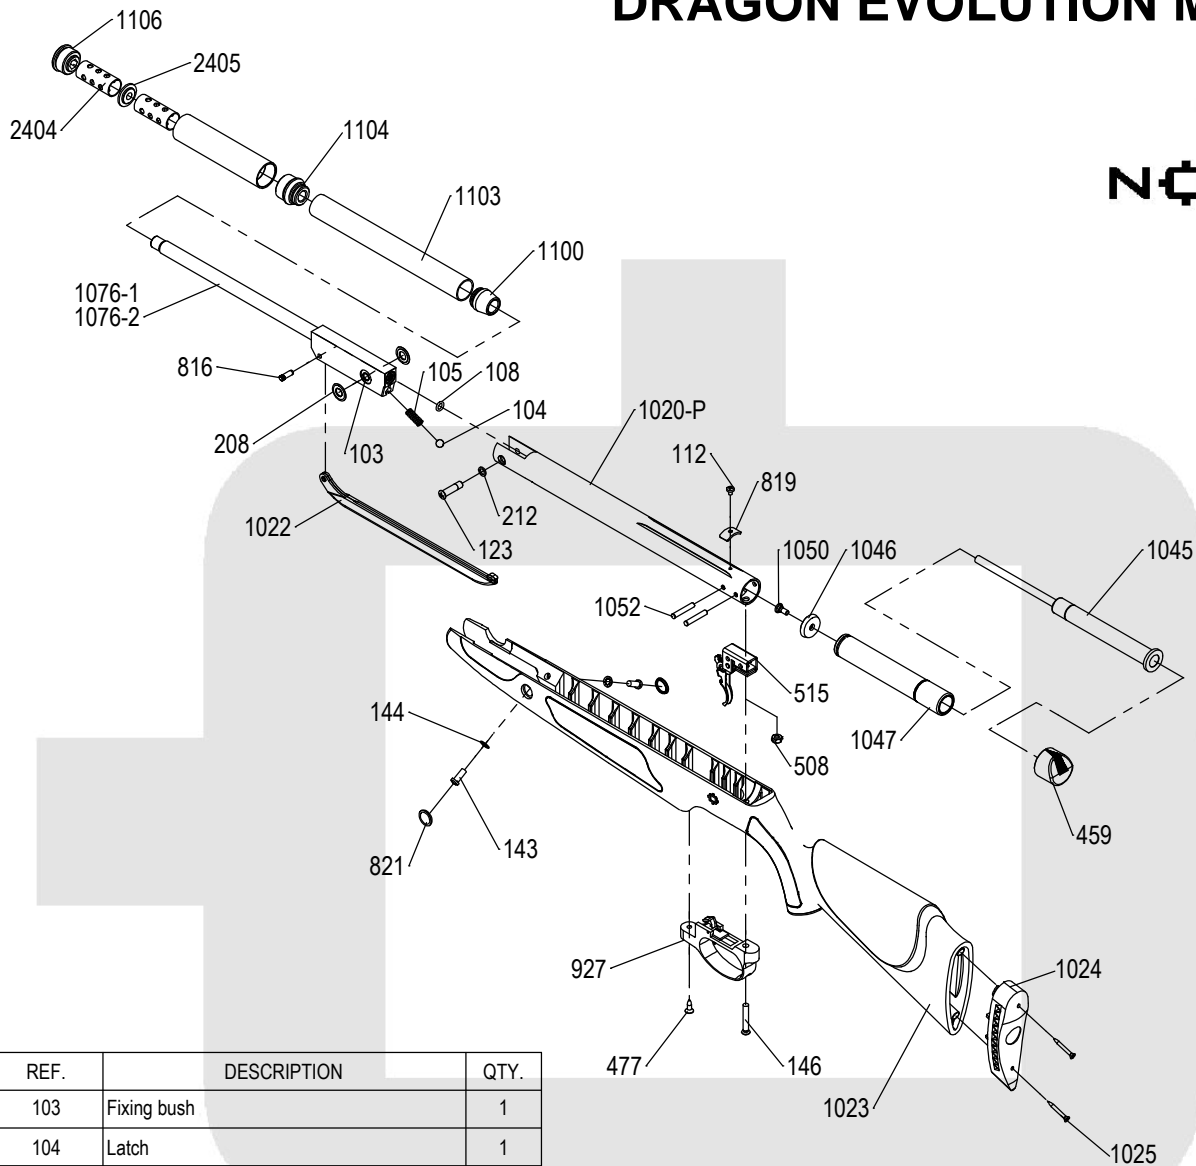

DRAGON EVOLUTION MAX GRS

REF.	DESCRIPTION	QTY.
103	Fixing bush	1
104	Latch	1
105	Latch spring	1
108	O Ring	1
112	Fixing Screw	1
123	Hinge screw	1
143	Lateral screw	2
144	Lateral washer	2
146	Trigger guard screw	1
208	Hinge washer	2
212	Lock washer	1
459	Tube cap	1
477	Trigger guard lag screw	1
508	Nut	1
515	Trigger assembly	1
816	Lever pin	1
819	Scope stopper	1
821	Lateral cap (Black)	2
927	Trigger guard + Safety	1
1020-P	Cylinder assembly	1
1022	Cocking lever	1
1023	Stock	1
1024	Buttplate	1
1025	Buttplate lag screw	2
1045	Gas Ram	1

REF.	DESCRIPTION	QTY.
1046	GRS Piston seal	1
1047	Piston	1
1050	GRS Piston Seal Screw	1
1052	Trigger assembly pin	2
1076-1	Barrel assembly Cal. 4,5 (.177)	1
1076-2	Cjto. cañon 5,5Barrel assembly Cal. 5,5 (.22)	1
1100	Bullbarrel adapter	1
1103	Bullbarrel tube	1
1104	Bullbarrel clamping nut and silencer adapter	1
1105	Silencer tube	1
1106	Silencer cover	1
2404	Silencer filter	2
2405	Filters separator	1